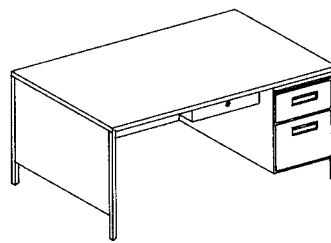

Oak Top
F5053K-_*_*

45W X 30D X 29H
Weight 242 lb

Walnut Top
F5051W-_*_*

Oak Top
F5051K-_*_*

Note: 45W X 30D X 29H desk cannot accept a return

Machine-Height Return, Right, Metal (for Left Pedestal Desk)†

42W X 18D X 26H

Walnut Top
F5068W-_*_*

Oak Top
F5068K-_*_*

F5066-_-_-

Full-Height Return, Right, Metal (for Left Pedestal Desk)

48W X 18D X 29H

Walnut Top
F5066W-_*_*

Oak Top
F5066K-_*_*

F5054W-_-_-