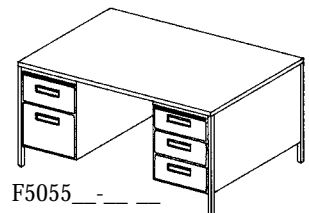

Desk, Double Pedestal Metal, w/out Center Drawer (Pedestals Do Not Lock)

54W X 30D X 29H

Weight 332 lb

Walnut Top
F5055W- * *

Oak Top
F5055K- * *

F5055 - - - -

60W X 30D X 29H

Weight 341 lb

Walnut Top
F5056W- * *

Oak Top
F5056K- * *

Corcraft is your NYS preferred source vendor — place your order today!

All Corcraft customers can get assistance from a Corcraft sales representative. They provide detailed information on the more than 300 Corcraft products and can help in selecting the best solution and in placing orders. If you have not been contacted by Corcraft, please call our Customer Service Unit listed to the right. To place an order directly to our headquarters, FAX or mail your purchase order using the contact information at the right. **If you FAX your purchase order, please do not mail a duplicate.**

Corcraft
PRODUCTS

NYS DEPARTMENT OF CORRECTIONAL SERVICES
DIVISION OF INDUSTRIES

550 Broadway
Albany, New York 12204-2802

Order Services Mail to above address
Order Services FAX (800) 898-5895 or (518) 436-6007
Customer Service Voice (800) 436-6321 ext. 2620
(518) 436-6321 ext. 2620
Web <http://www.corcraft.org/>

Corcraft accepts the American Express® Corporate Purchasing Card.