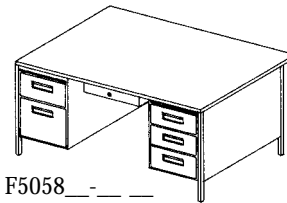

Desk, Double Pedestal Metal, w/Center Drawer†

60W X 36D X 29H

Walnut Top
F5058W- * *

Oak Top
F5058K- * *