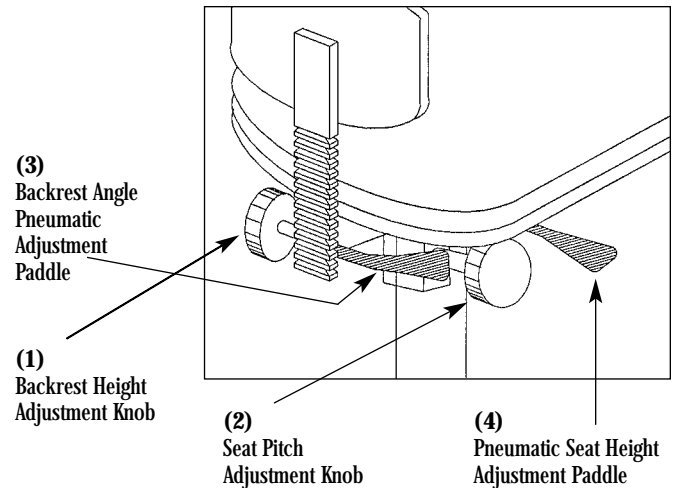

(1) BACK HEIGHT ADJUSTMENT KNOB

Back adjusts up to four inches.

(2) SEAT PITCH ADJUSTMENT KNOB

Turn counterclockwise to adjust seat pitch forward 0° to 7°. Then turn clockwise to lock the desired seat pitch in place.

(3) BACKREST ANGLE PNEUMATIC ADJUSTMENT PADDLE

Push paddle back and down to float freely while giving continuous back support to user or lock in any position.

(4) PNEUMATIC SEAT HEIGHT ADJUSTMENT PADDLE

By pulling up or pushing down the paddle, the seat height adjusts from 16 to 22 inches.

Fabric Care

For your convenience, we have included pertinent information on the fabric care for this quality product.