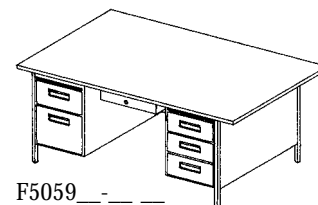

F5058 - - - -

F5059 - - - -

70W X 36D X 29H

Walnut Top
F5059W- * *

Oak Top
F5059K- * *

‡ **Note:** Desk top overhangs base