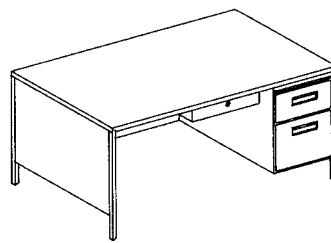

F5054W-_-_-